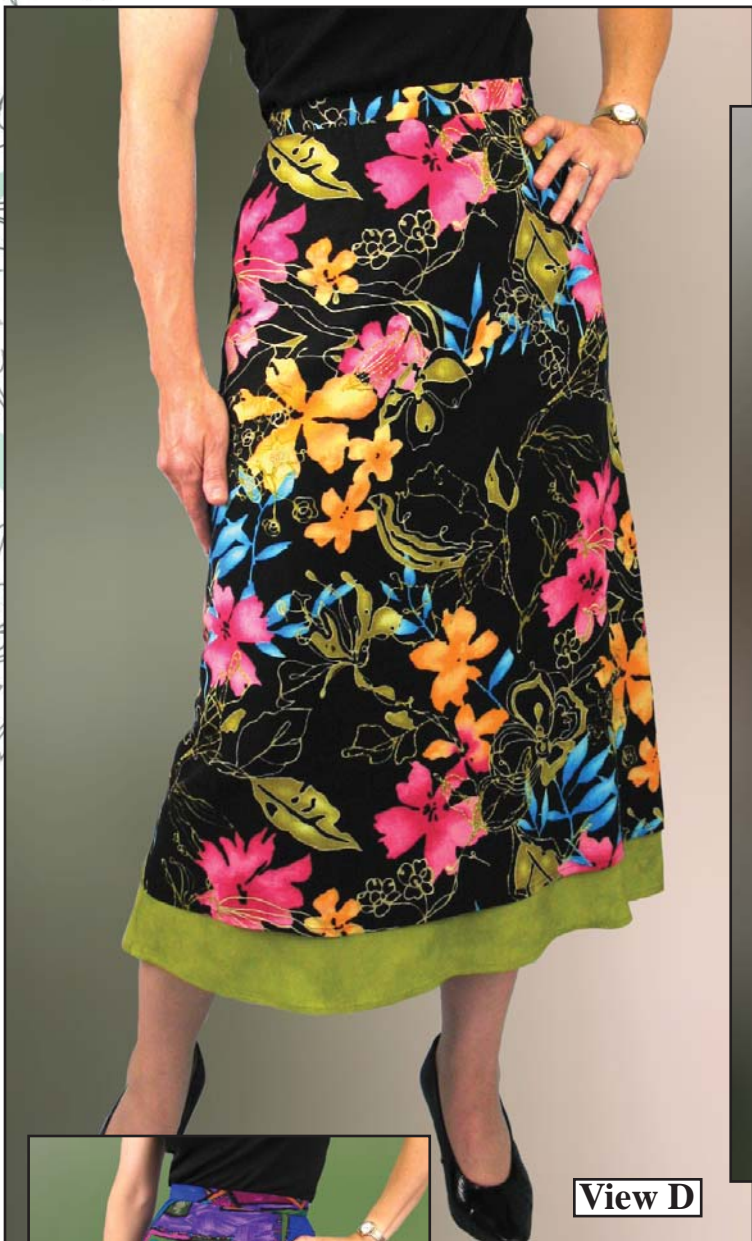

# New Castle Skirt

BSS129

- \* *Wardrobe Basic*
- \* *Knee or Boot Length*
- \* *Plain or Layered*
- \* *Optional Lace or Trim*