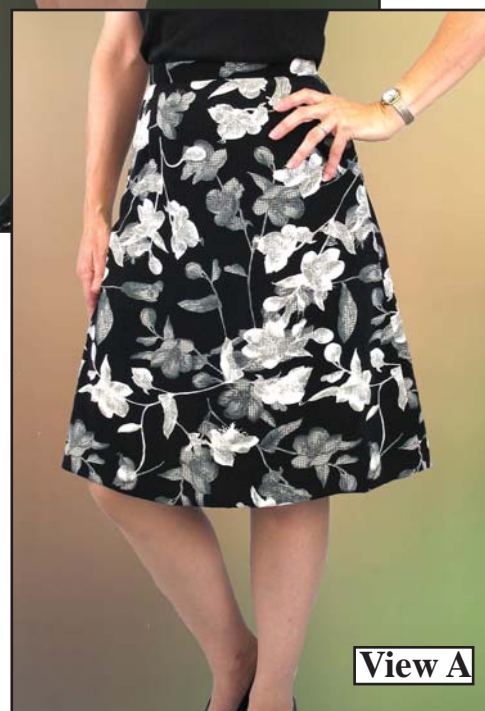

# New Castle Skirt

BSS129

- \* *Wardrobe Basic*
- \* *Knee or Boot Length*
- \* *Plain or Layered*
- \* *Optional Lace or Trim*