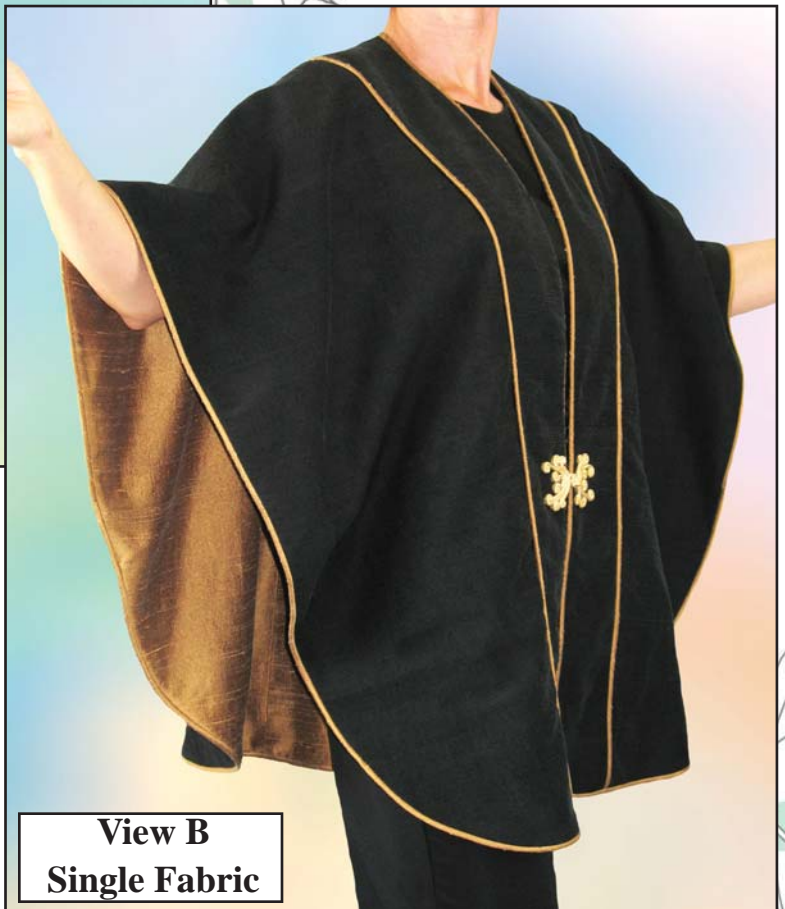

# Shanghai Shawl

BSSI39

- \* One Size
- \* Optional Piping
- \* Pieced or Single-Fabric
- \* Fully Lined

**View A**  
**Pieced Version**

**View B**  
**Single Fabric**